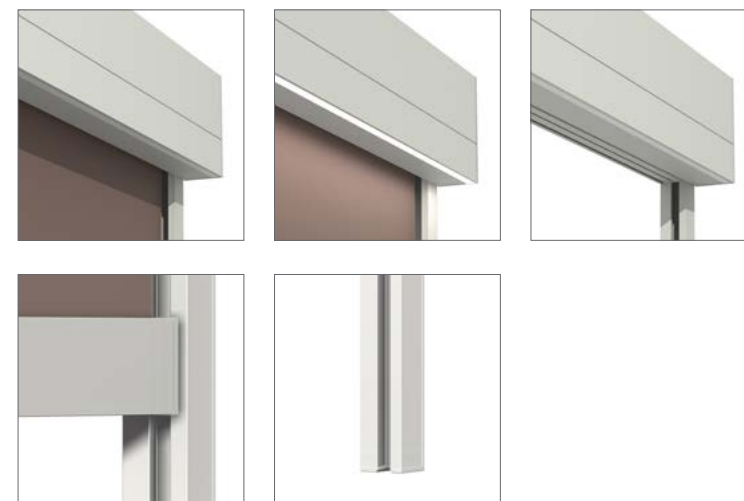

FR Store avec un coffre de 110mm et barre de charge rétractable, équipé d'un système de guide libre et d'un coffre autoportante. Il s'adapte à tous les types d'installations. Il est rapide et facile à installer et inspecter. Le guide est composé de deux profils: porteur et couverture; il a été développé pour seulement les systèmes motorisés en réduisant la largeur de 36 mm.

DE Senkrechtmarkise mit 110mm Kasten und verdeckt liegender Ausfallstange, ausgestattet mit einem System mit loser Seilführung und freitragender Kassette. Geeignet für Montage in Türen- und Fensterrahmen, sowohl in Nische als auch an der Wand. Schnelle Befestigung und einfache Wartung. Die Führungsschiene besteht aus zwei Profilen: Führung und Abdeckung. Sie ist ausschließlich für motorisierte Anlagen entwickelt worden und reduziert die Breite der Führungsschiene auf 36mm.

ES Toldo con cofre de 110mm y terminal escamoteable, dotada de sistema de guía libre y cofre autoportante. Adaptada para instalaciones sobre fijos, sea entreparedes o a frontal, rápida y ágil de instalar e inspeccionar. La guía está compuesta por dos perfiles: soporte y cubierta, está desarrollada solo para sistemas motorizados reduciendo la línea en 36 mm.