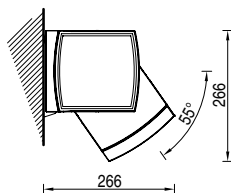

Installazione a soffitto 10°
10° ceiling installation

(cm)

Ingombri minimi della tenda finita
Minimum awning encumbrances
Encombrents minimum du store fini
Mindestabmessungen der Markise
Tamaño mínimo del toldo

	160	185	210	235	260	285	310	335	360	410
	213	238	263	288	313	338	363	388	413*	463*
	216	241	266	291	316	341	366	-	-	-