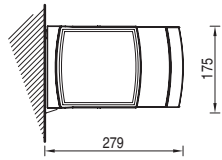

## EN

EPICA LITE is a full cassette folding arms awning on two side brackets and wall accroaching brackets and Balteus arms. The inspectable cassette is supplied in three different profiles. The brackets allow for either a wall or a ceiling installation and, the adjustment can be carried out in a single solution thanks to the screw-in system.

**Diagrama de proyección - Montaje a pared**  
Covering diagram - Wall installation

**Diagrama de proyección - Montaje a techo**  
Covering diagram - Ceiling installation

**Montaje a pared**  
Wall installation

# EPICA LITE

Con cofre - With cassette

(cm)	Tamaño mínimo del toldo Minimum awning width									
	160	185	210	235	260	285	310	335	360	410
	213	238	263	288	313	338	363	388	413*	438*
	216	241	266	291	316	341	366	391	416*	441*