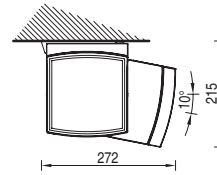

## EN

EPICA LITE is a full cassette folding arms awning on two side brackets and wall accroaching brackets and Balteus arms. The inspectable cassette is supplied in three different profiles. The brackets allow for either a wall or a ceiling installation and, the adjustment can be carried out in a single solution thanks to the screw-in system.

**Diagrama de proyección - Montaje a pared**  
Covering diagram - Wall installation

**Diagrama de proyección - Montaje a techo**  
Covering diagram - Ceiling installation

**Montaje a pared**  
Wall installation

# EPICA LITE

Con cofre - With cassette

(cm)	Tamaño mínimo del toldo Minimum awning width									
	160	185	210	235	260	285	310	335	360	410
	213	238	263	288	313	338	363	388	413*	438*
	216	241	266	291	316	341	366	391	416*	441*