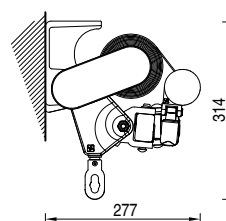

AUSTRALIA R-PITCH

TENDA A BRACCI ESTENSIBILI

Folding arm awning
Store à bras extensibles
Gelenkarm markisen
Toldo de brazos extensibles

Installazione a parete
Wall installation