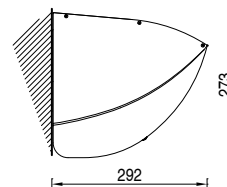

Installazione con tettuccio
Installation with hood