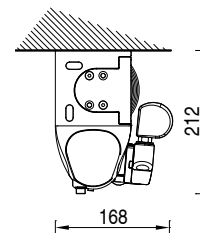

Installazione a soffitto
Ceiling installation