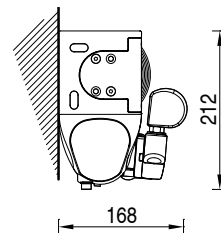

MINI HELIX PS

TENDA A BRACCI ESTENSIBILI

Folding arm awning
Store à bras extensibles
Gelenkarm markisen
Toldo de brazos extensibles

Installazione a parete
Wall installation