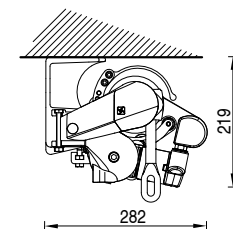

Installazione a soffitto
versione Gold
Ceiling installation
Gold version